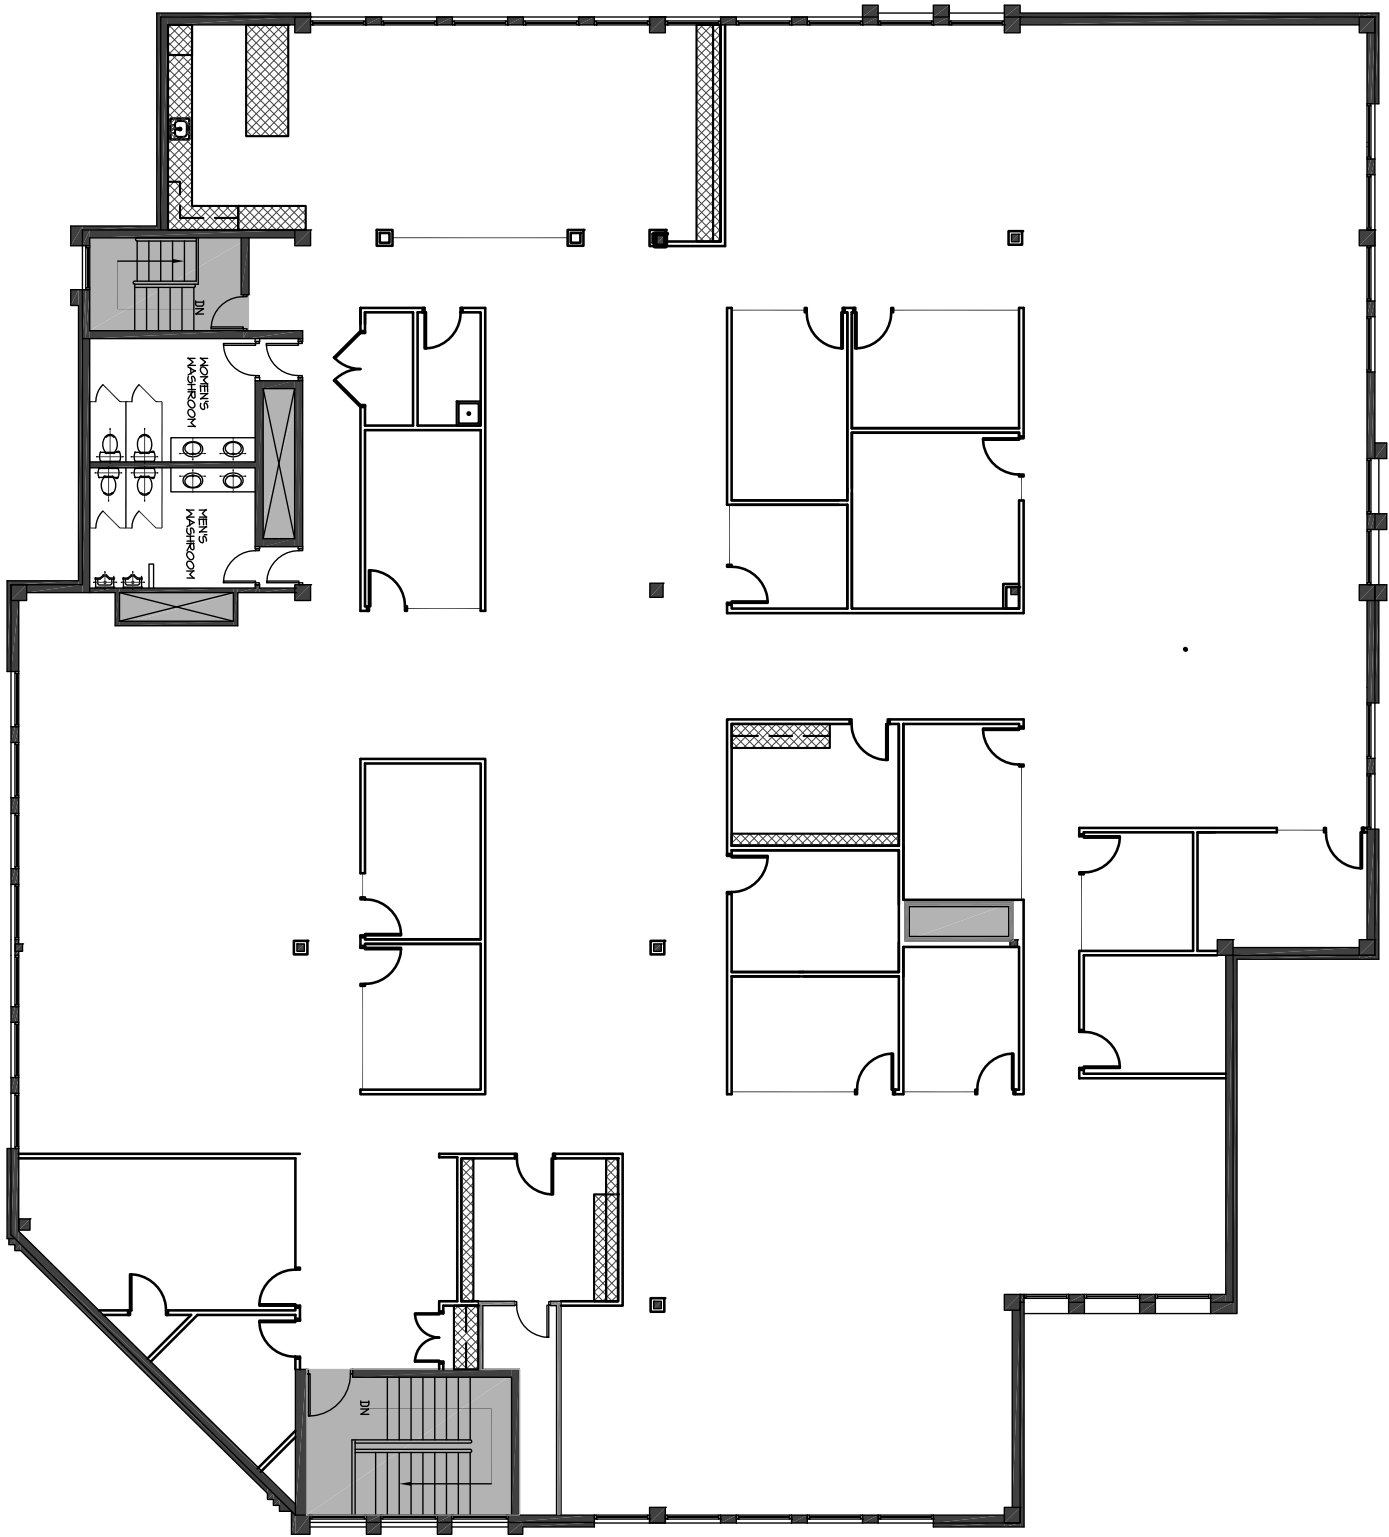

Easy access to Deerfoot Trail, Glenmore Trail and Heritage Drive

Transit stop nearby

Additional on-site storage available

Ample free parking

Building wired for high speed fiber internet

Upper Level Floor Plan - 12,155 s.f. available

Upper Level Photos

Main Level Floor Plan (non shaded areas for lease) - 5,189 s.f. available

Main Level Photos

Lower Level Floor Plan (non shaded areas for lease) - 8,163 s.f. available

Lower Level Photos