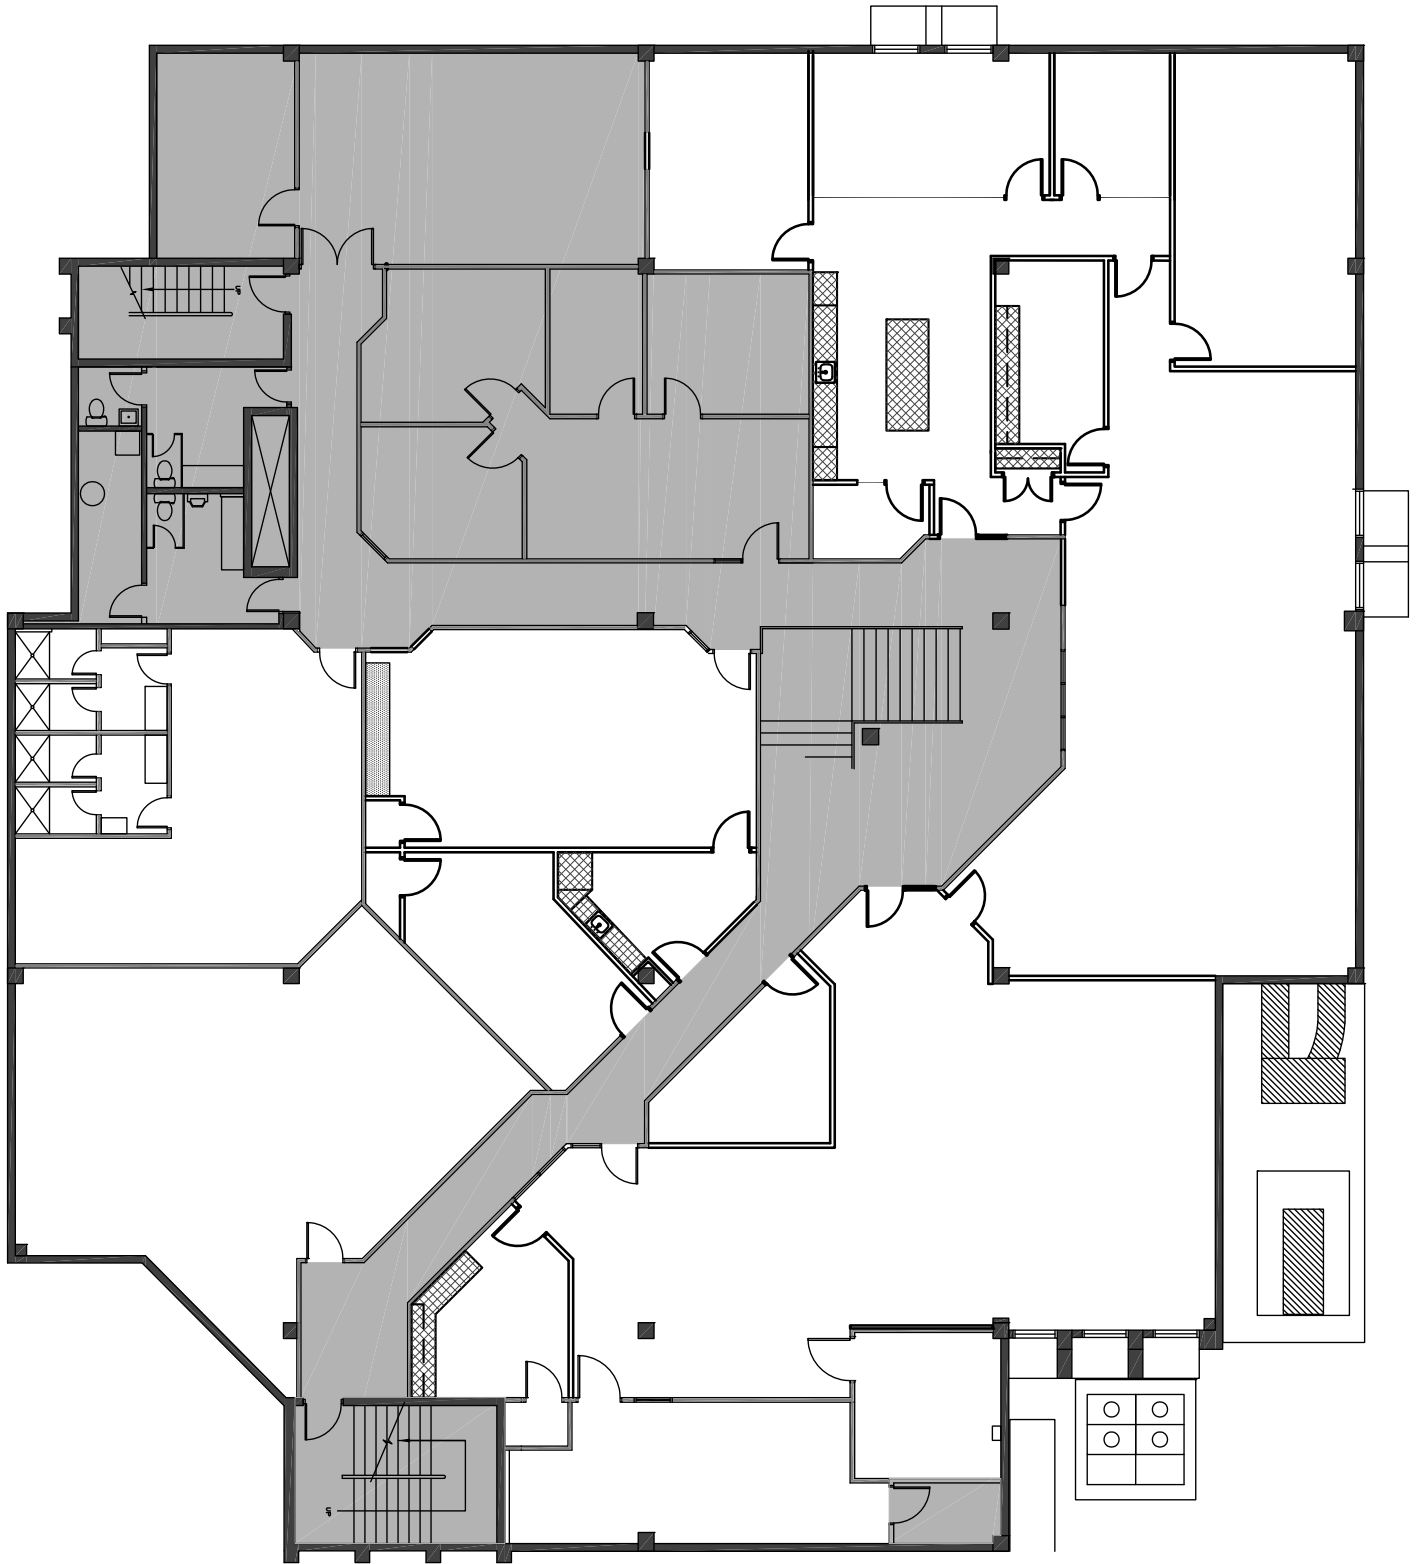

Easy access to Deerfoot Trail, Glenmore Trail and Heritage Drive

Transit stop nearby

Additional on-site storage available

Ample free parking

Building wired for high speed fiber internet

Upper Level Floor Plan - 12,155 s.f. available

Upper Level Photos

Main Level Floor Plan (non shaded areas for lease) - 5,189 s.f. available

Main Level Photos

Lower Level Floor Plan (non shaded areas for lease) - 8,163 s.f. available

Lower Level Photos