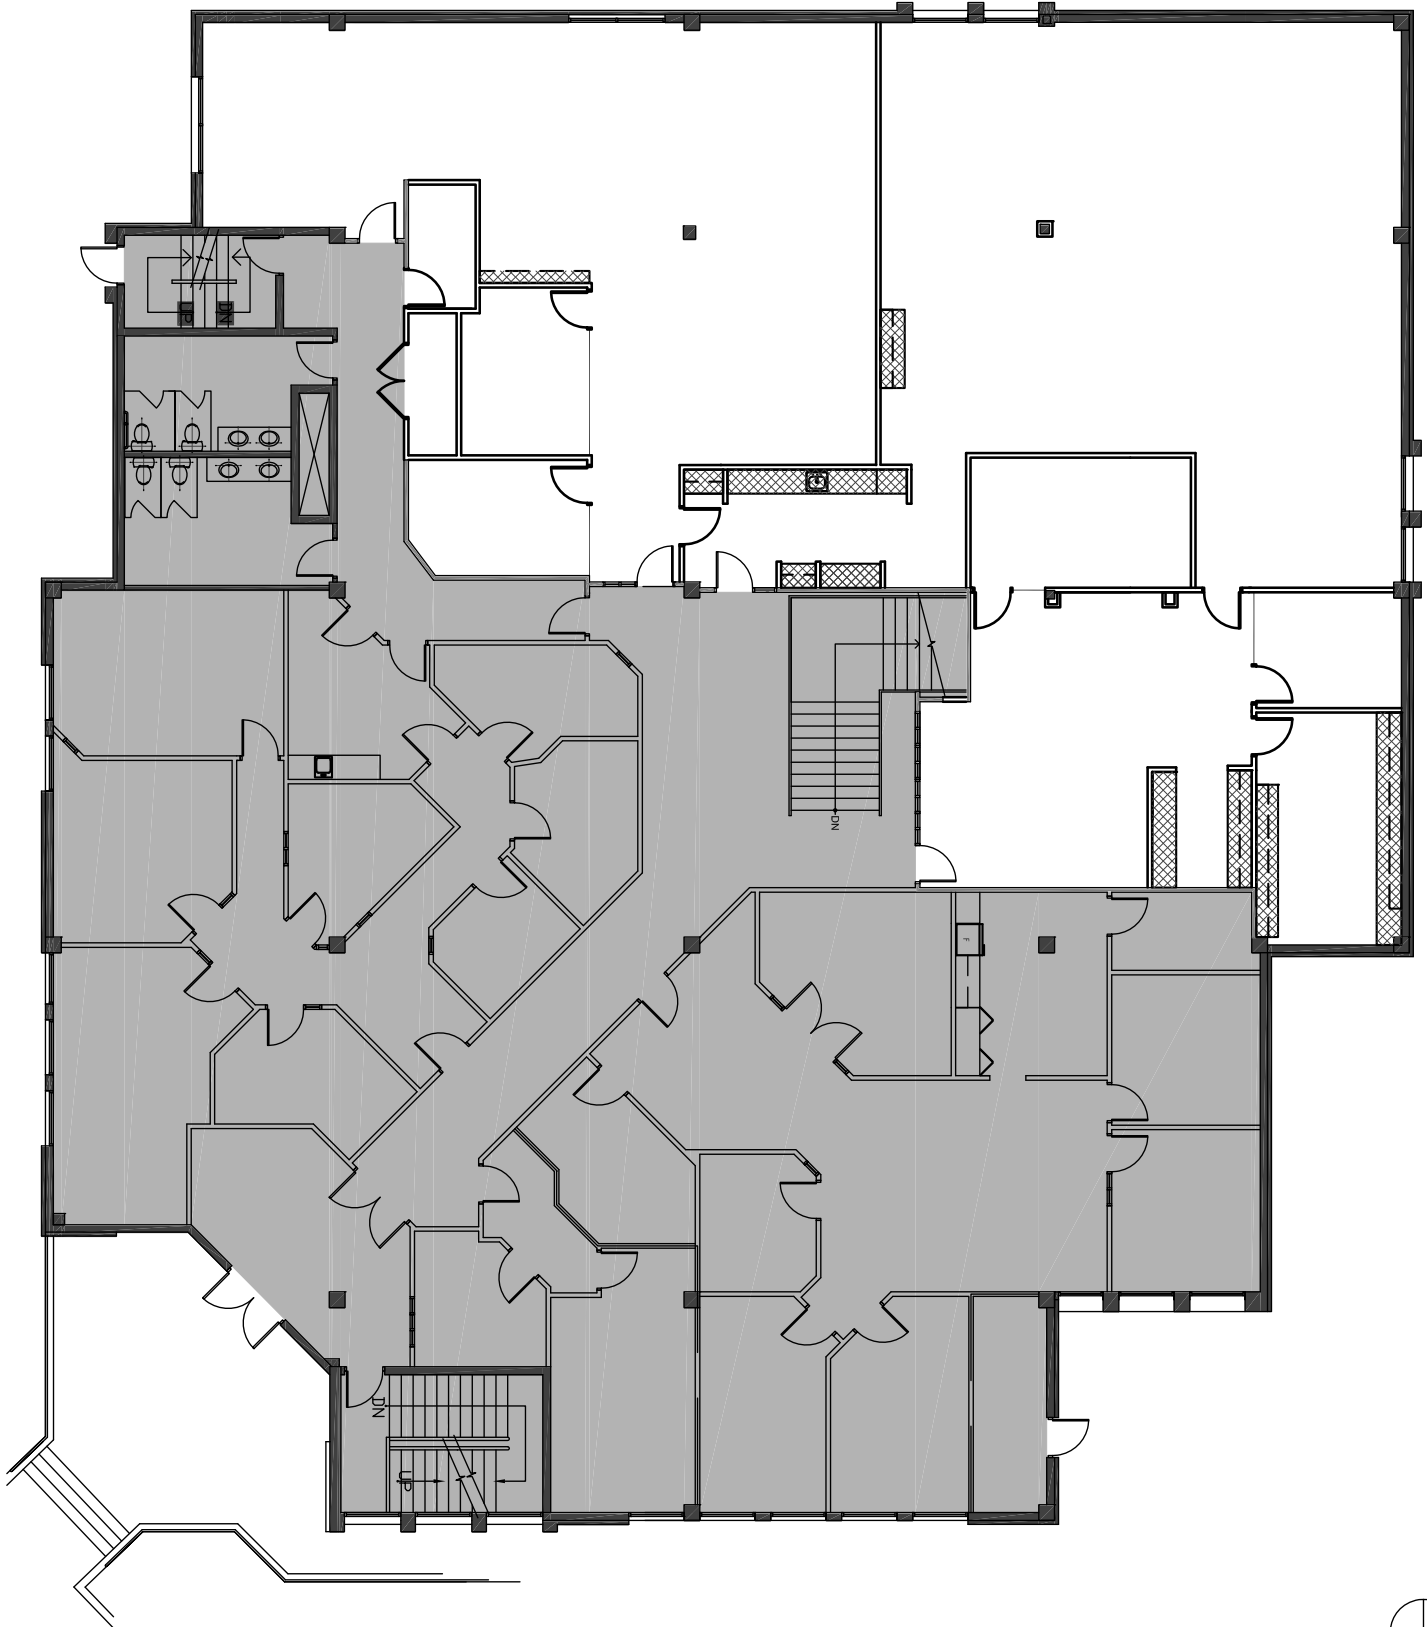

Easy access to Deerfoot Trail, Glenmore Trail and Heritage Drive

Transit stop nearby

Additional on-site storage available

Ample free parking

Building wired for high speed fiber internet

Upper Level Floor Plan - 12,155 s.f. available

Upper Level Photos

Main Level Floor Plan (non shaded areas for lease) - 5,189 s.f. available

Main Level Photos

Lower Level Floor Plan (non shaded areas for lease) - 8,163 s.f. available

Lower Level Photos